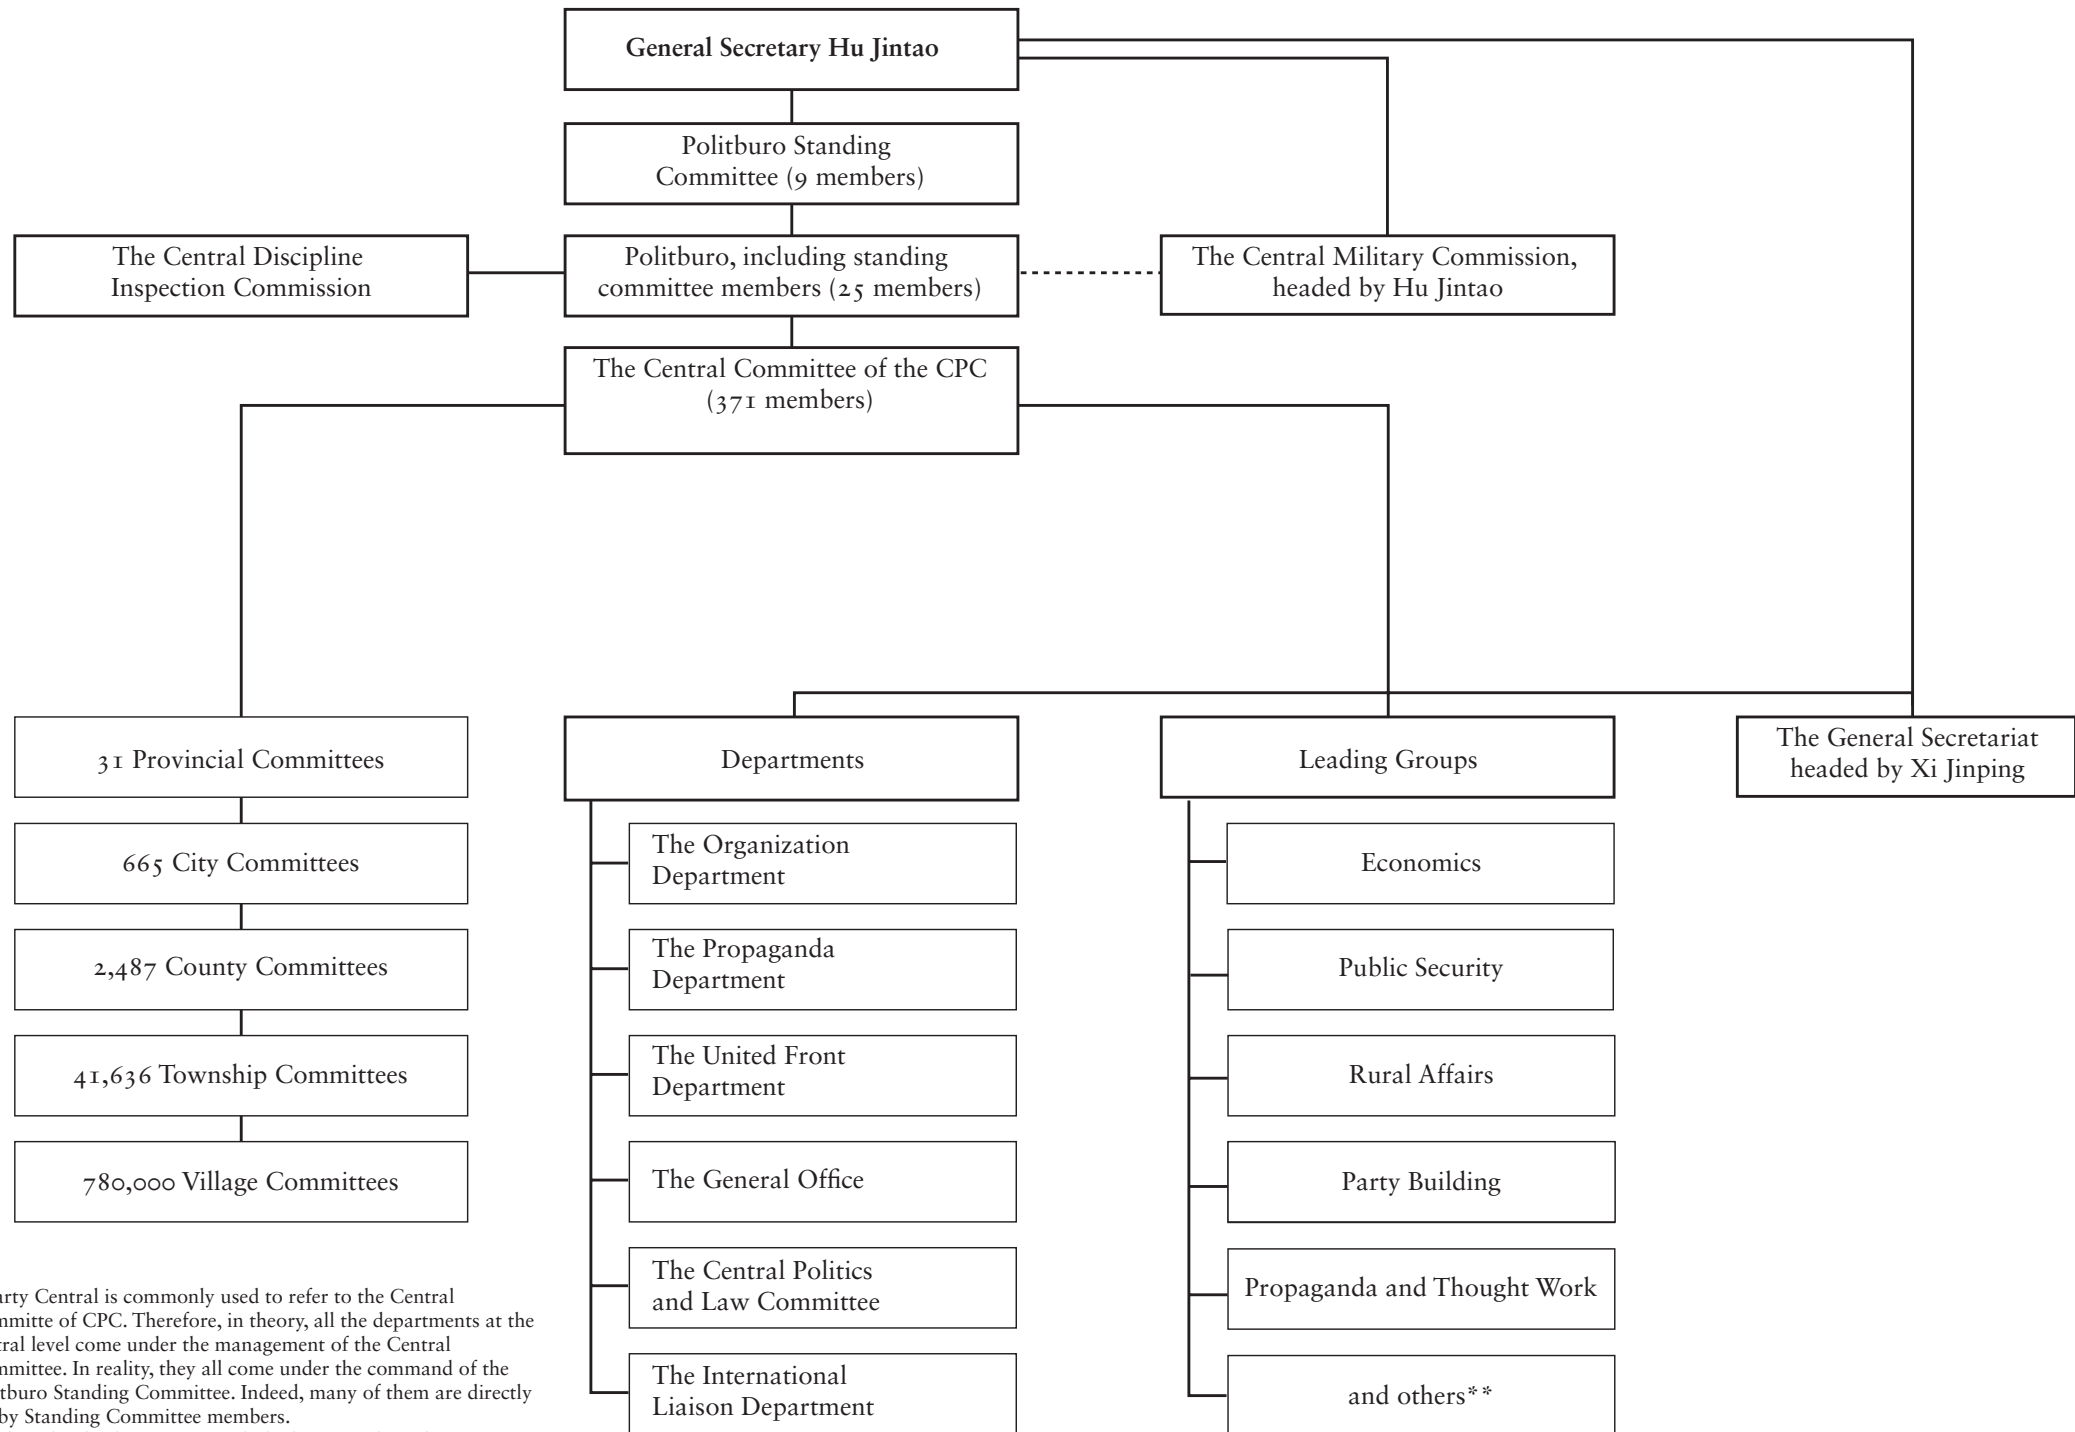

THE PARTY

* Party Central is commonly used to refer to the Central Committee of CPC. Therefore, in theory, all the departments at the central level come under the management of the Central Committee. In reality, they all come under the command of the Politburo Standing Committee. Indeed, many of them are directly led by Standing Committee members.

** The other leading groups include the Central Leading Group on Taiwan Affairs, the Central Leading Group on Foreign Affairs and the central Leading Group on National Security.